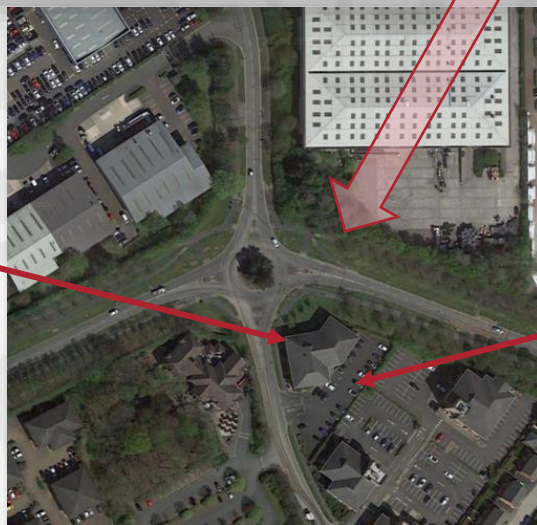

How to find us

- Leave the M62 at Junction 8
- Turn onto Charon Way heading towards Gemini Retail Park
- Straight through the traffic lights (Tim Hortons Restaurant on left)
- 1st exit off roundabout staying on Charon Way
- At the next roundabout turn right - 2nd exit
- At the next roundabout the International Business Centre is in front of you
- Go straight across this roundabout onto Delta Crescent
- Turn 1st left into the car park

SHP Automation Limited
International Business Centre
Delta Crescent
Westbrook
Warrington
Cheshire
WA5 7WQ

The car park and entrance is situated at the rear of the building.

01925 717 444